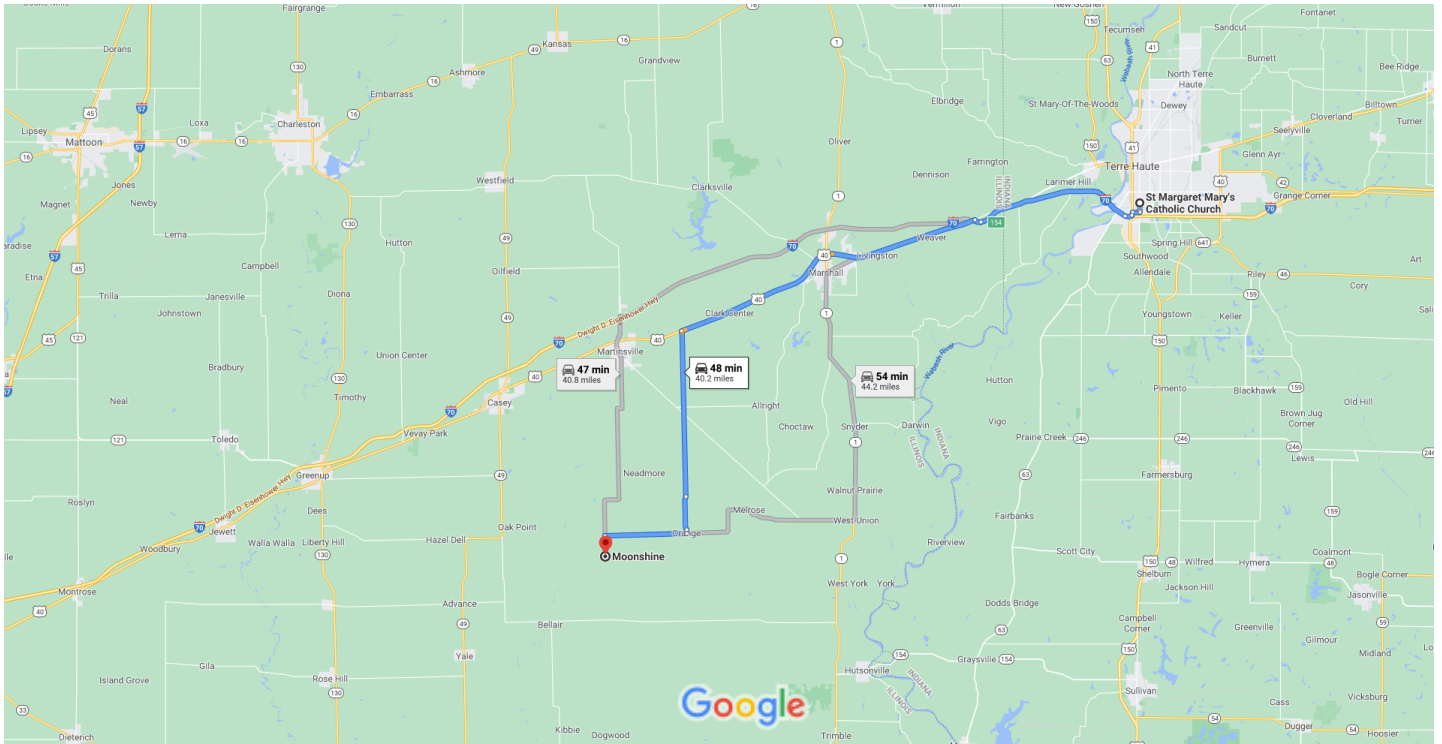

St Margaret Mary's Catholic Church to Moonshine, IL Drive 40.2 miles, 48 min 62442

Map data ©2021 2 mi

St Margaret Mary's Catholic Church

2405 S 7th St, Terre Haute, IN 47802

Take S 7th St to S 3rd St/S US Hwy 41

- 2 min (0.8 mi)
- ↑ 1. Head south on S 7th St toward E Greenwood St
- 0.5 mi
- ➡ 2. Turn right onto E Margaret Ave
- 0.4 mi

Follow I-70 W and US-40 W to N 1000th St in Auburn Township

- 26 min (24.5 mi)
- ⬅ 3. Use the 2nd from the left lane to turn left onto S 3rd St/S US Hwy 41
- 0.2 mi
- ⤴ 4. Turn right onto the ramp to St Louis
- 0.3 mi
- ⤴ 5. Merge onto I-70 W
- 7.9 mi
- ➡ 6. Take exit 154 for US-40 W
- 0.3 mi

- ↩ 7. Turn left onto US-40 W
_____ 15.7 mi

Continue on N 1000th St. Take E 400th Rd to N 600th St in Johnson Township

- _____ 19 min (14.9 mi)
- ↩ 8. Turn left onto N 1000th St
_____ 8.1 mi
- ↑ 9. Continue onto N 990th St
_____ 1.6 mi
- ↑ 10. Continue onto N 1000th St/County Rd 1000 E
_____ 0.2 mi
- ↷ 11. Turn right onto E 400th Rd
_____ 4.0 mi
- ↩ 12. Turn left onto N 600th St
_____ 1.0 mi

Moonshine

Illinois 62442

These directions are for planning purposes only. You may find that construction projects, traffic, weather, or other events may cause conditions to differ from the map results, and you should plan your route accordingly. You must obey all signs or notices regarding your route.